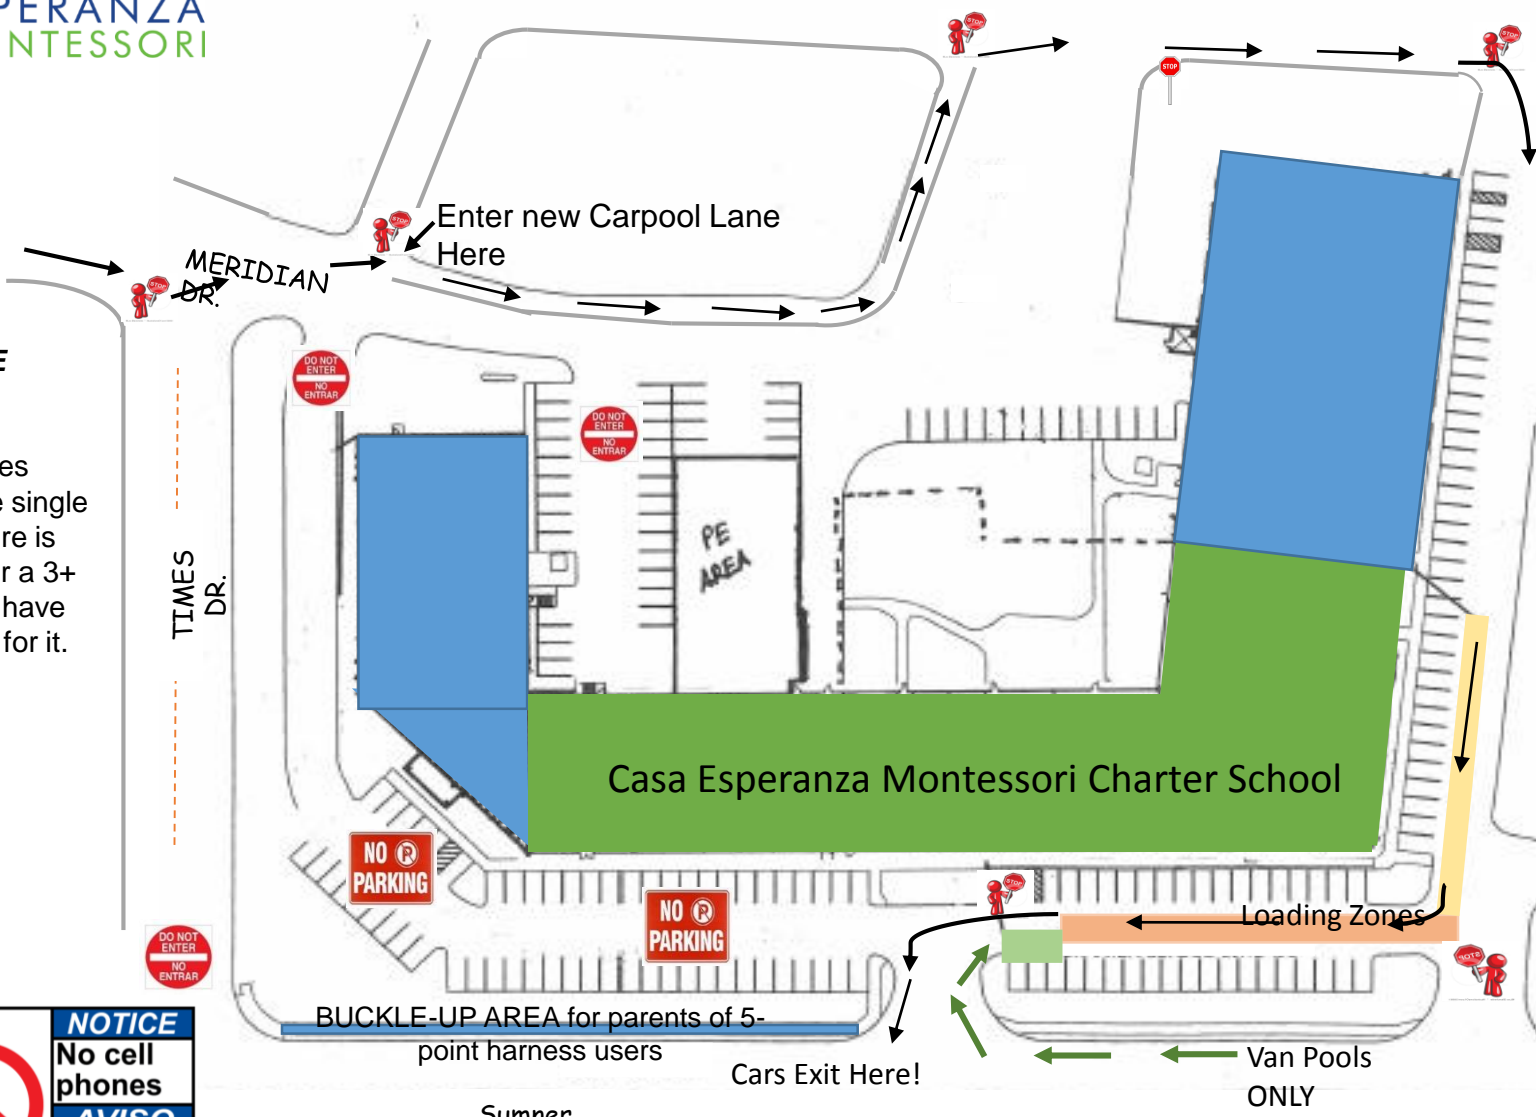

# PM Pickup Path

**NEW PROCEDURE!**

We have no space for a "Jams" area anymore.

Therefore, if your child is delayed in exiting, you will have to go around the line again.

This is to keep the traffic flowing and be respectful of everyone's time.

**PARENTS OF YOUNG ONES!**

Please exit the carpool line when asked and pull over on Sumner Blvd. to buckle-up. This will help our traffic flow. Thanks!

**PLEASE NOTE:**

All families enter the single line. There is no longer a 3+ line. We have no room for it.

# AM Drop-off

**PLEASE NOTE:**  
All families enter the single line.

**MONTESSORI TIP:**  
If you have multiple children, teach the eldest to unbuckle their siblings as you approach the drop-off zone but before you stop the car.  
  
This will help us offload your children more efficiently.